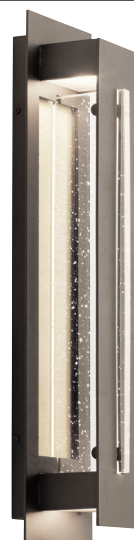

River Path™ LED

Finish: Textured Black, Olde Bronze® | Glass: Clear Seeded

49945BKTLED | Outdoor Wall
7.5W, 3000K, 90 CRI, 20 LPW
5.5"W x 17.5"H

49946BKTLED | Outdoor Wall
15W 3000K, 90 CRI, 28 LPW
5.5"W x 23"H

49945OZLED | Outdoor Wall
7.5W, 3000K, 90 CRI, 20 LPW
5.5"W x 17.5"H

49946OZLED | Outdoor Wall
15W 3000K, 90 CRI, 28 LPW
5.5"W x 23"H

Dahlia LED

Finish: Architectural Bronze™, Black | Glass: White Fish Tank